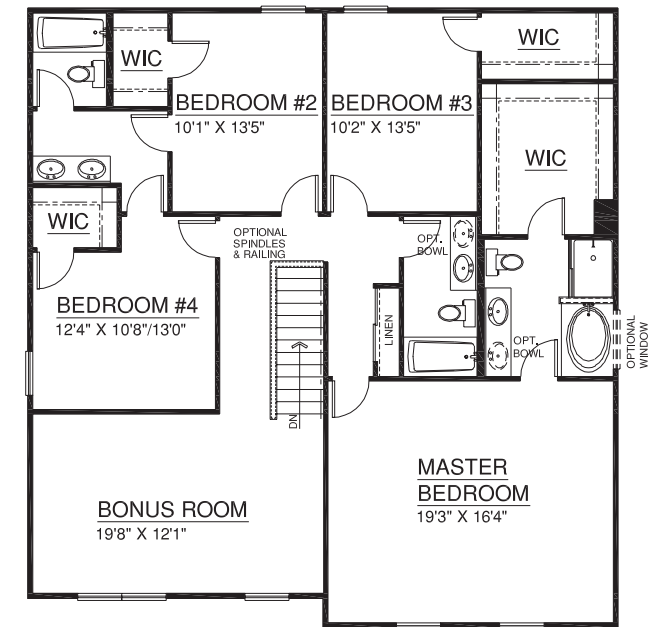

LANCASTER 5

PRINTED ON 30% POST CONSUMER FIBER.

Consort Homes L.L.C. ©2010 All rights reserved

Artist's renderings may vary in precise detail from actual construction. All lot grading is approximate. All dimensions are approximate. Consort Homes, in an effort to improve its product reserves the right to make changes without notice. Engineer determines left or right-handed house.

www.myconsorthome.com

02/24/10

LANCASTER

FIRST FLOOR PLAN

OPTIONAL KITCHEN #2

OPTIONAL SECOND FLOOR PLAN #1

SECOND FLOOR PLAN

OPTIONAL LUXURY MASTER BATH