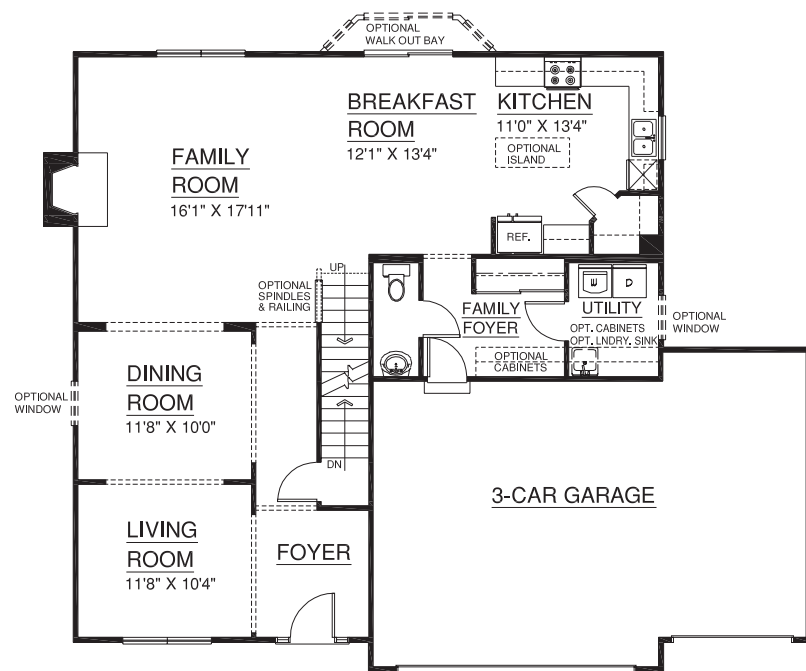

LANCASTER 5

PRINTED ON 30% POST CONSUMER FIBER.

Consort Homes L.L.C. ©2010 All rights reserved

Artist's renderings may vary in precise detail from actual construction. All lot grading is approximate. All dimensions are approximate. Consort Homes, in an effort to improve its product reserves the right to make changes without notice. Engineer determines left or right-handed house.

www.myconsorthome.com

02/24/10

LANCASTER

FIRST FLOOR PLAN

OPTIONAL KITCHEN #2

OPTIONAL SECOND FLOOR PLAN #1

SECOND FLOOR PLAN

OPTIONAL LUXURY MASTER BATH