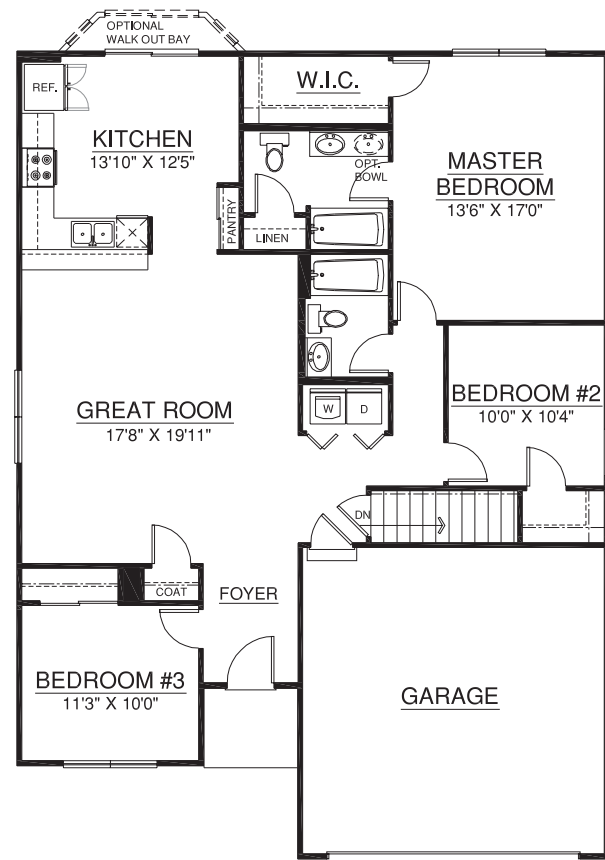

CHESHIRE

FIRST FLOOR PLAN