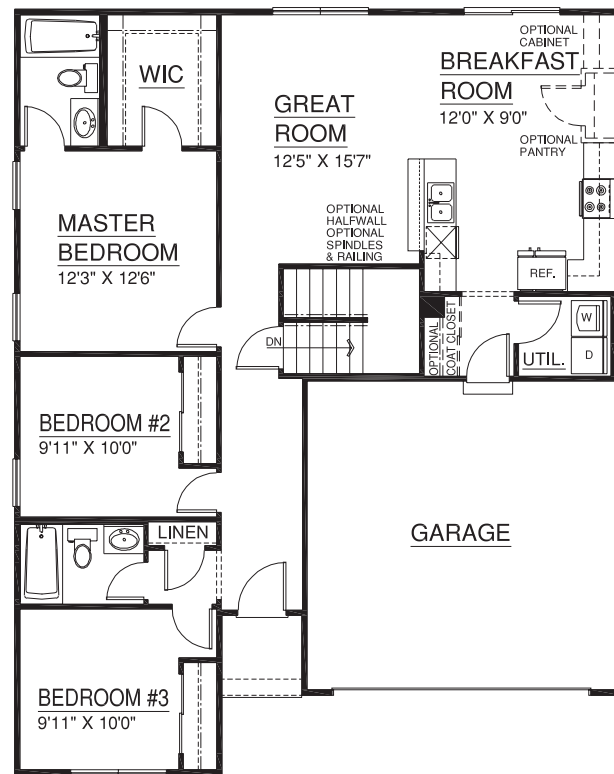

*Consort Homes L.L.C. ©2010 All rights reserved*

*Artist's renderings may vary in precise detail from actual construction. All lot grading is approximate. All dimensions are approximate. Consort Homes, in an effort to improve its product reserves the right to make changes without notice. Engineer determines left or right-handed house.*

# CASTILE

OPT. SEPARATE TUB AND SHOWER

FIRST FLOOR PLAN