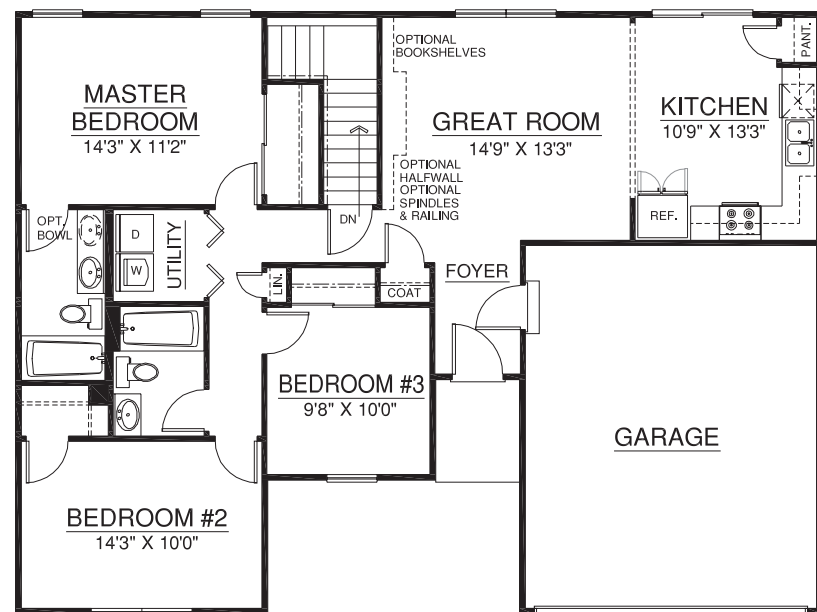

FIRST FLOOR PLAN